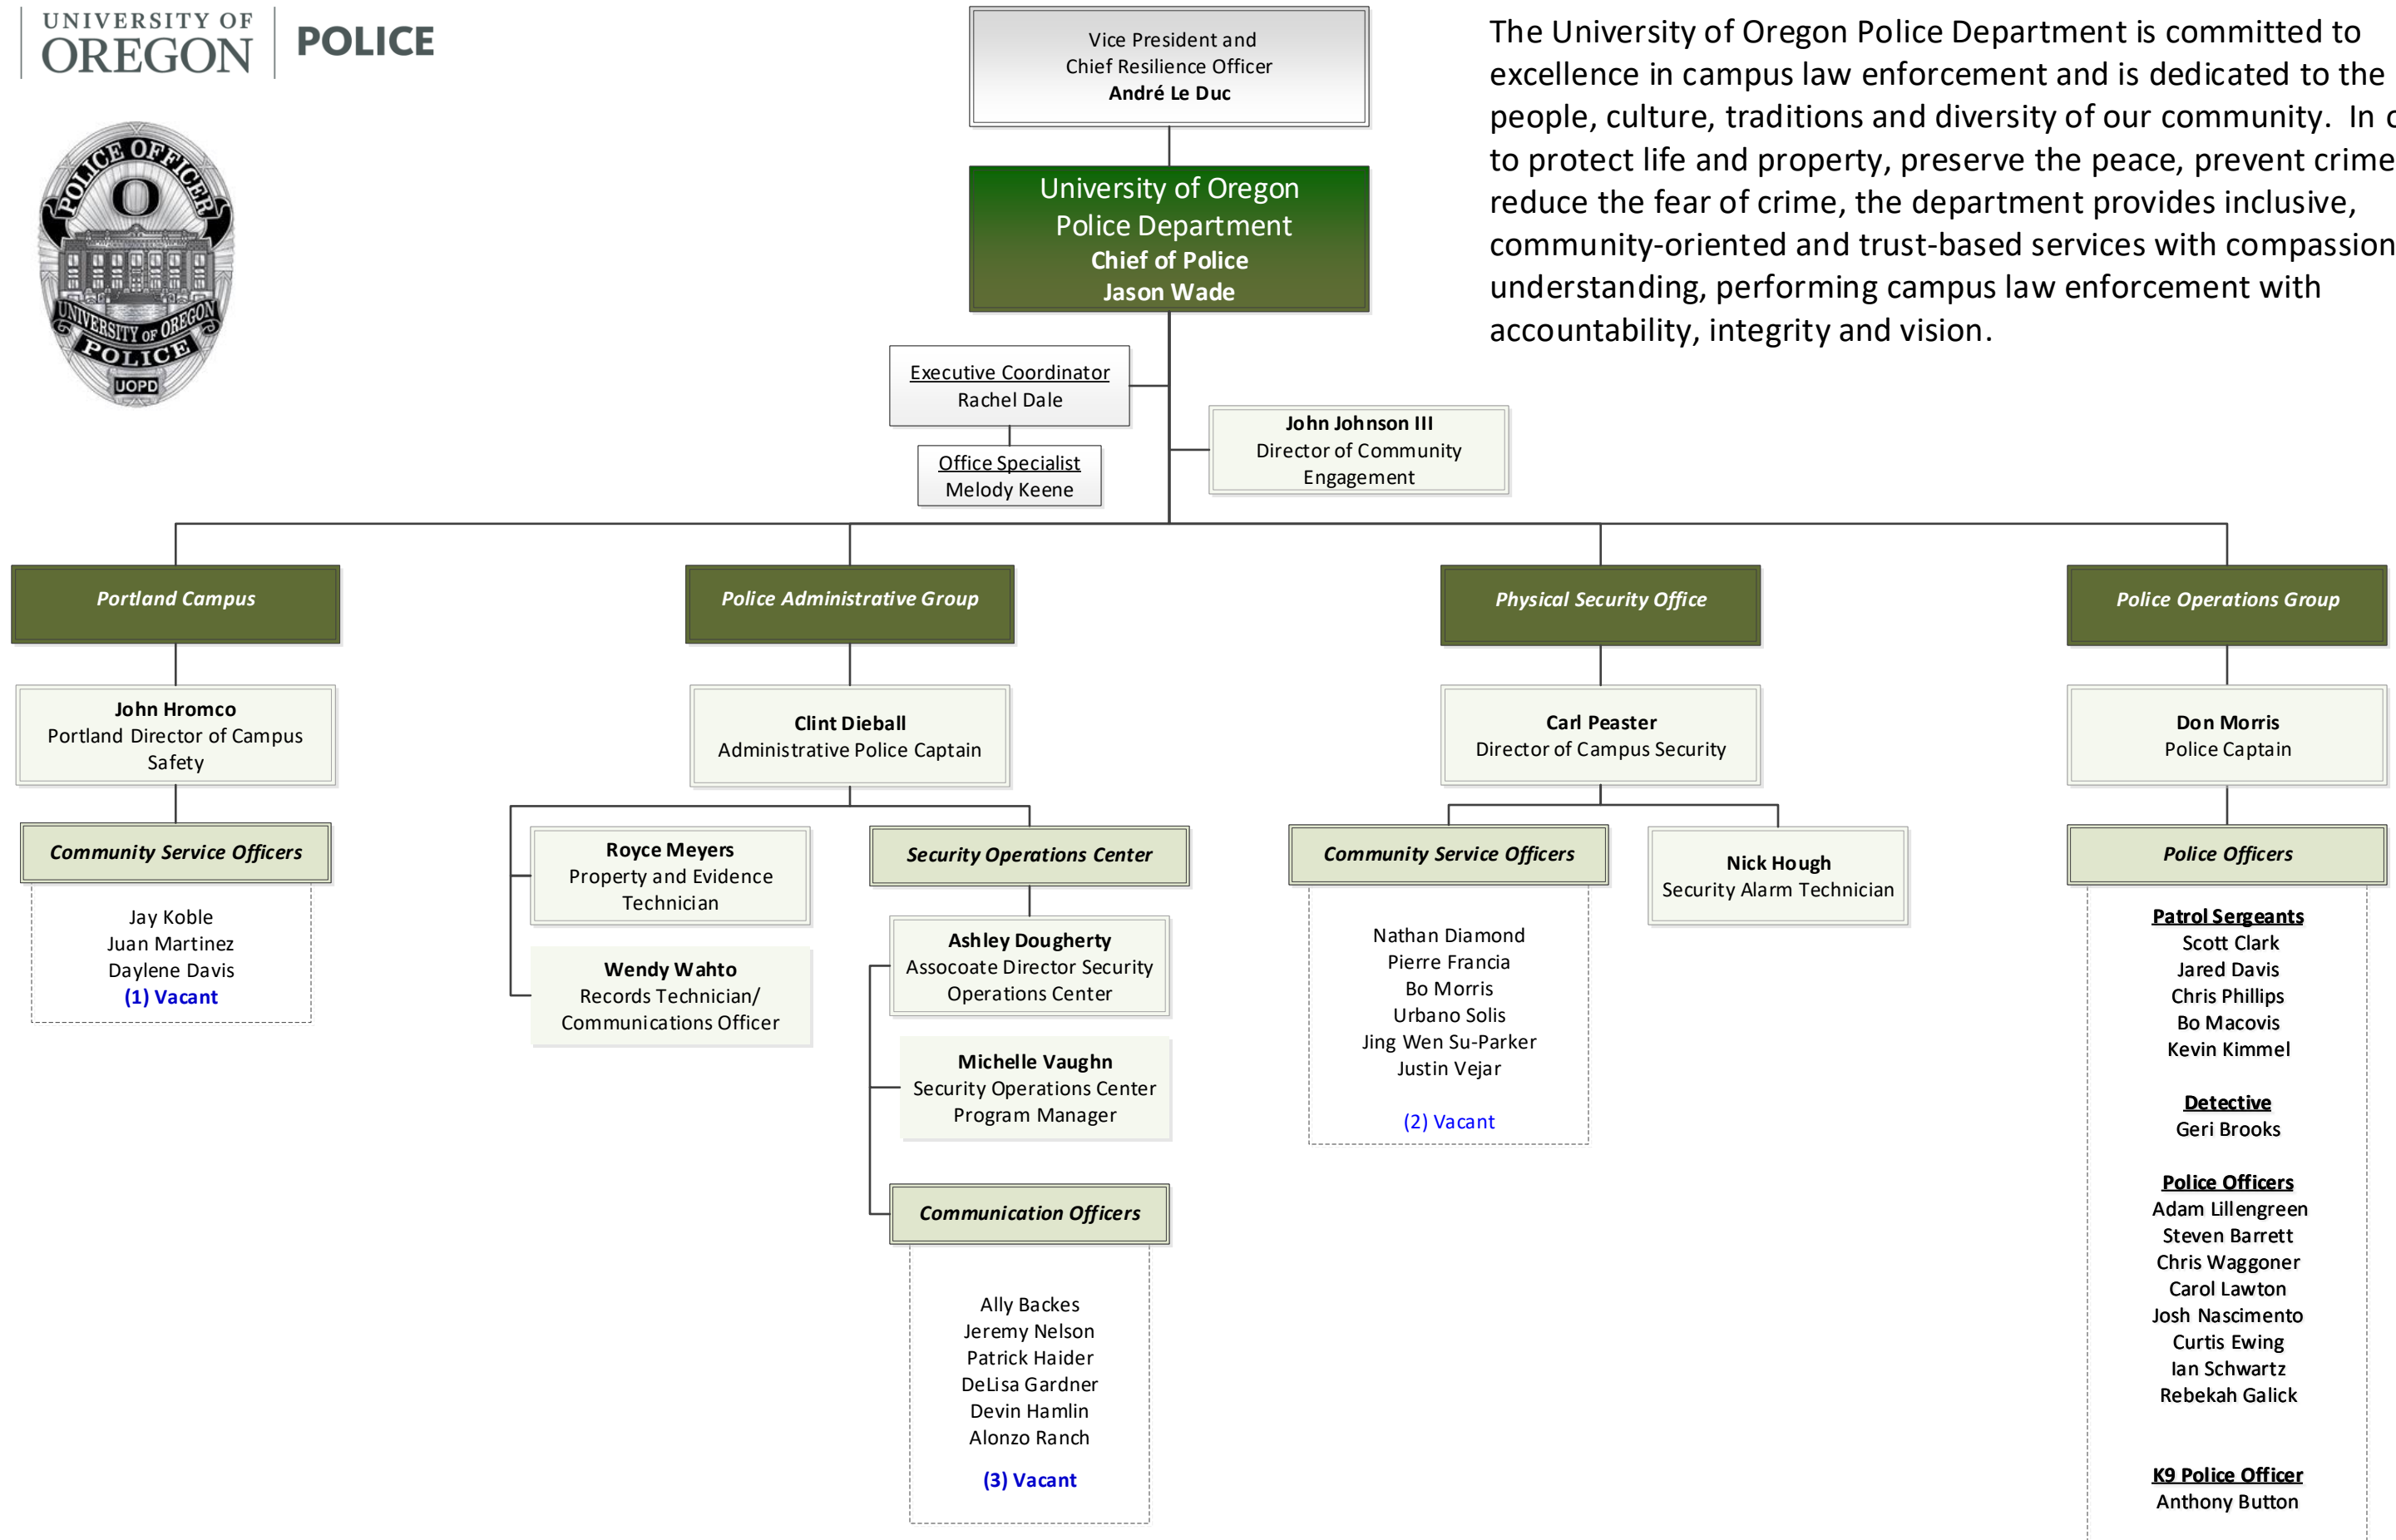

The University of Oregon Police Department is committed to excellence in campus law enforcement and is dedicated to the people, culture, traditions and diversity of our community. In order to protect life and property, preserve the peace, prevent crime and reduce the fear of crime, the department provides inclusive, community-oriented and trust-based services with compassion and understanding, performing campus law enforcement with accountability, integrity and vision.

The University of Oregon Police Department is part of the Safety and Risk Services (SRS) Division. The mission of SRS is to collaborate with the campus community to safeguard human health and reduce the University's vulnerability to conditions adversely affecting its ability to fulfill the core mission.